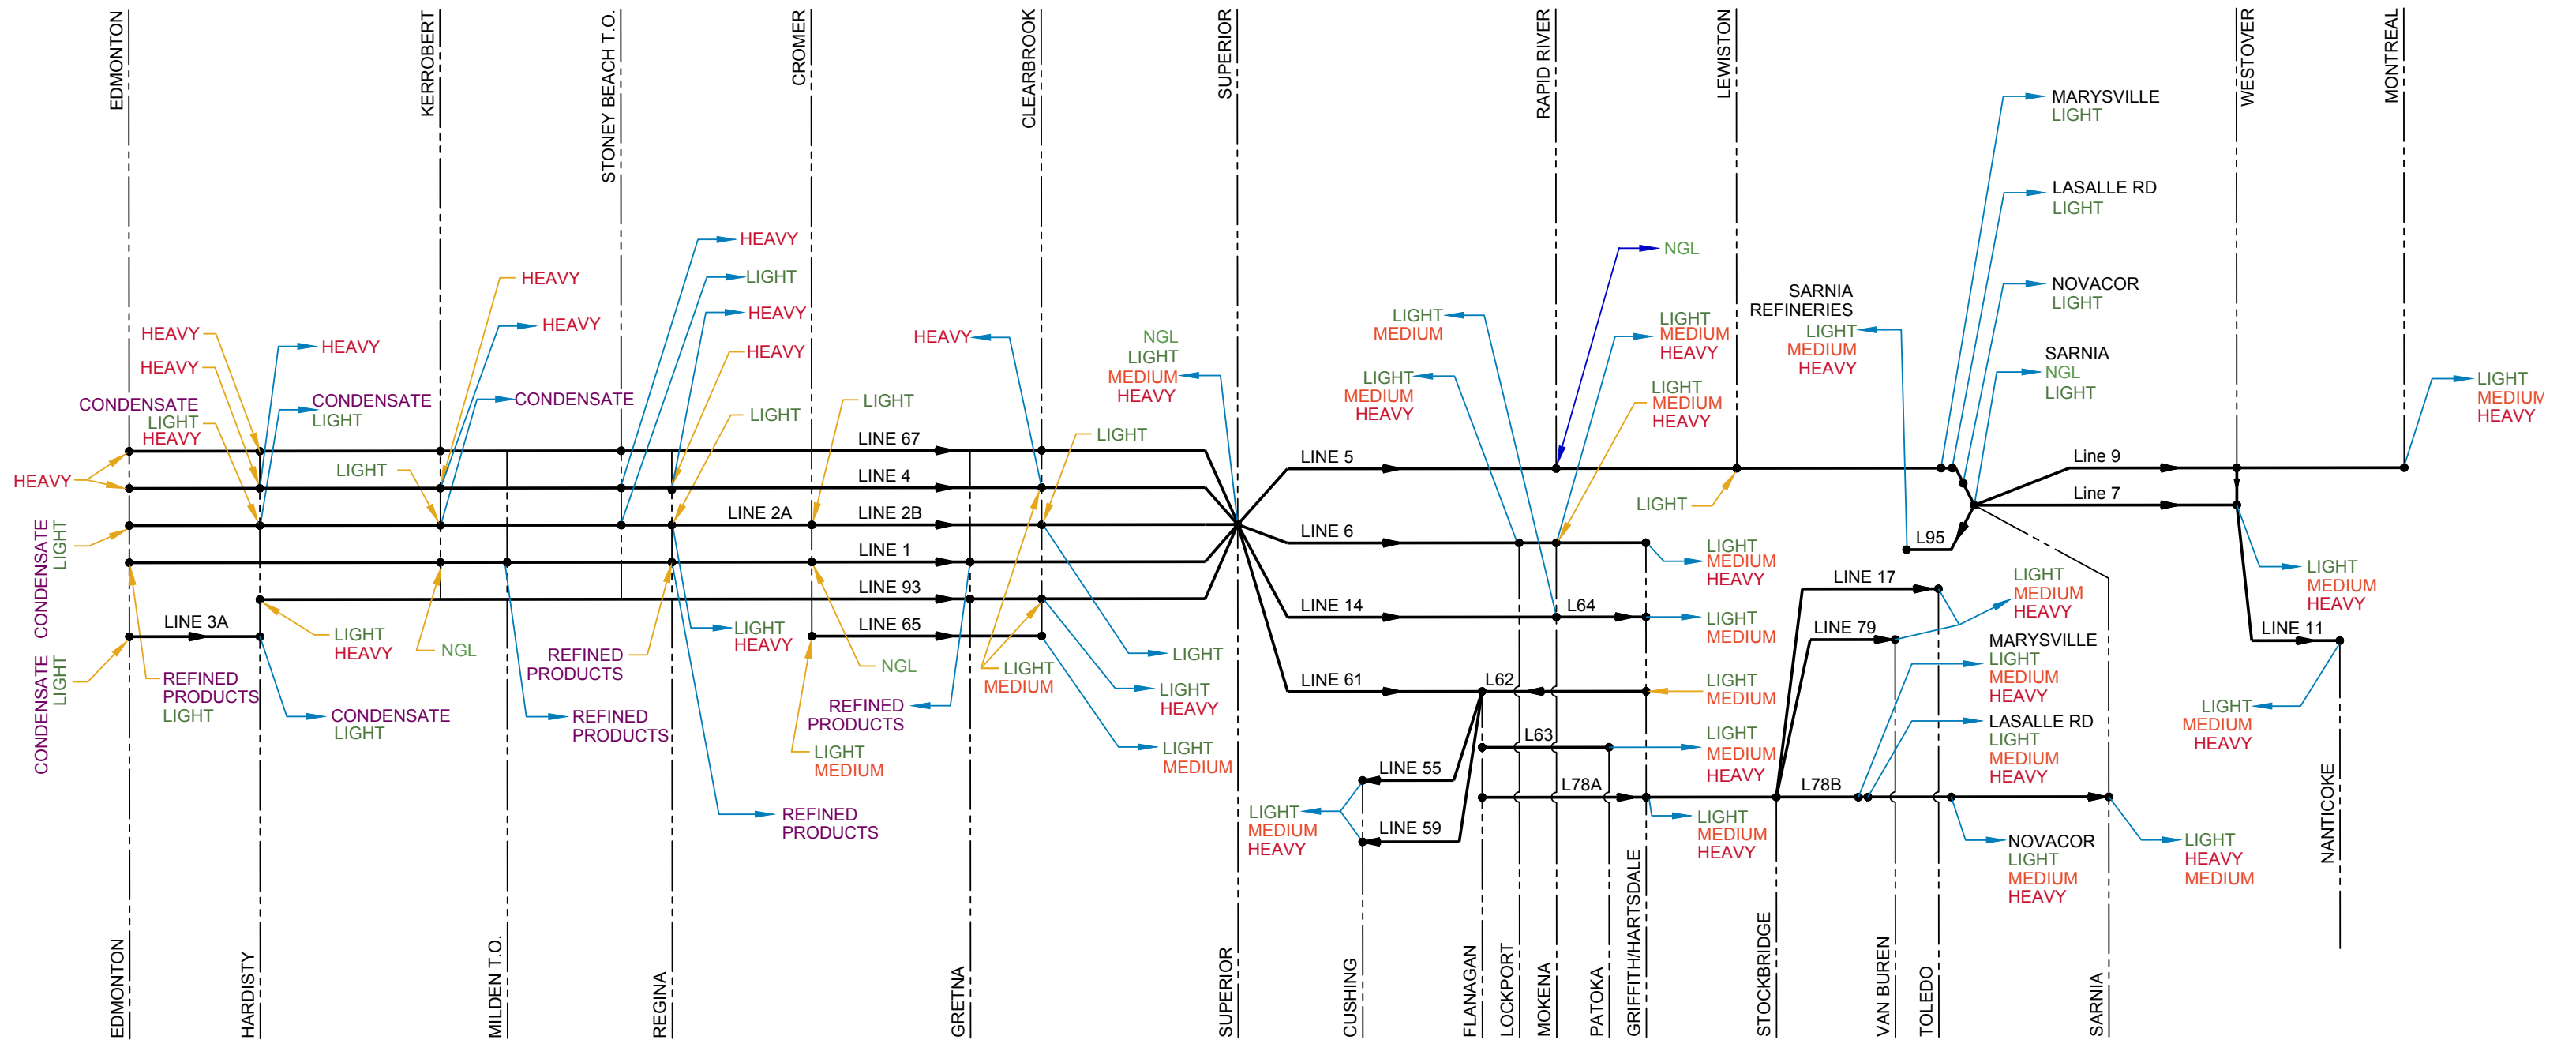

Pipeline Commodity Classification Movement Map

Quarter 1, 2024

Commodity movement legend

- ← INJECTION
- DELIVERY
- ↔ DELIVERY/INJECTION

REFERENCE DRAWINGS				
NO	REVISION	DESCRIPTION	DATE	BY
3	AS-BUILT IDR 2526	REDLINE MARKUP DATE: 2023-02-01	2023-02-02	ENB
2	AS BUILT AFE 20005598 IDR 1898	REDLINE MARKUP DATE: 2022-01-20	2022-01-20	ENB
1	AS BUILT AFE 20005598 IDR 1898	REDLINE MARKUP DATE: 2021-11-30	2021-11-30	ENB

COPYRIGHT © THIS DRAWING IS THE PROPERTY OF ENBRIDGE AND SHALL NOT BE REPRODUCED EITHER IN WHOLE OR IN PART WITHOUT PRIOR WRITTEN CONSENT OF ENBRIDGE.

SYSTEM WIDE CA (AB) OVERALL COMMODITY CLASSIFICATION MOVEMENT MAP

BY: MS	CHK: ENB	ENG: ENB	ENB APPR: ENB
DATE: 2021-11-30	SCALE: NTS	STATUS: AS BUILDING	
DWG NO: D-0-0.0-100358-0	REV NO: 3.A		